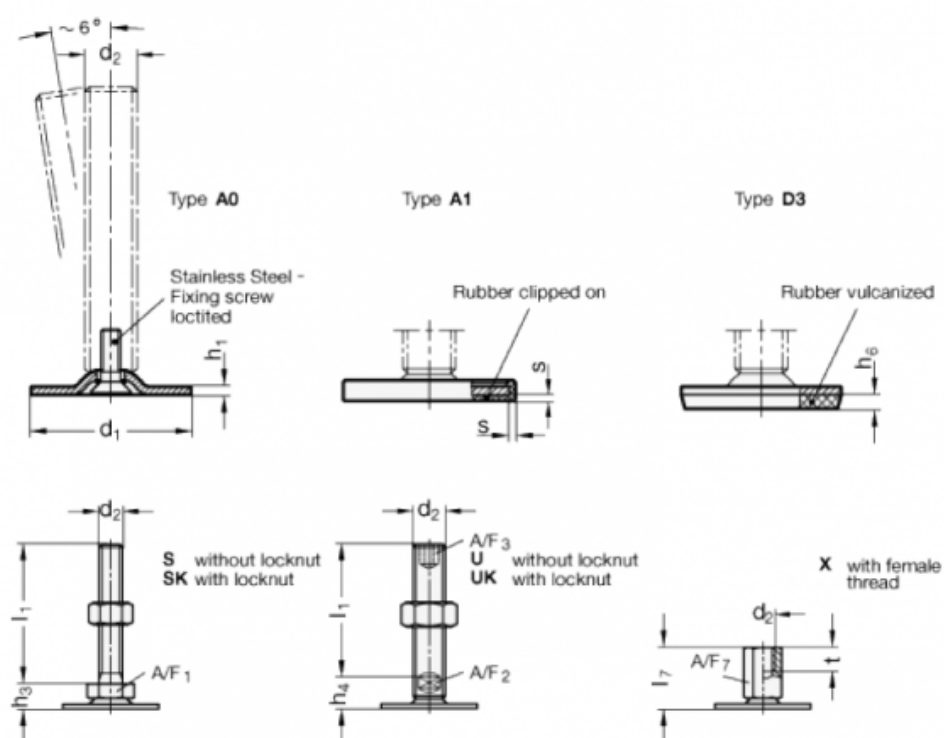

Article number: 204080M840A1S

Description: E+G levelling foot  
GN 40-80-M8-40-A1-S

Note: S Without nut, External hexagon at the bottom

## Measures

A/F1	= 17
d1	= 80
d2	= M8
h1	= 3
h3	= 12
h6	=
l1	= 40
s	= 2